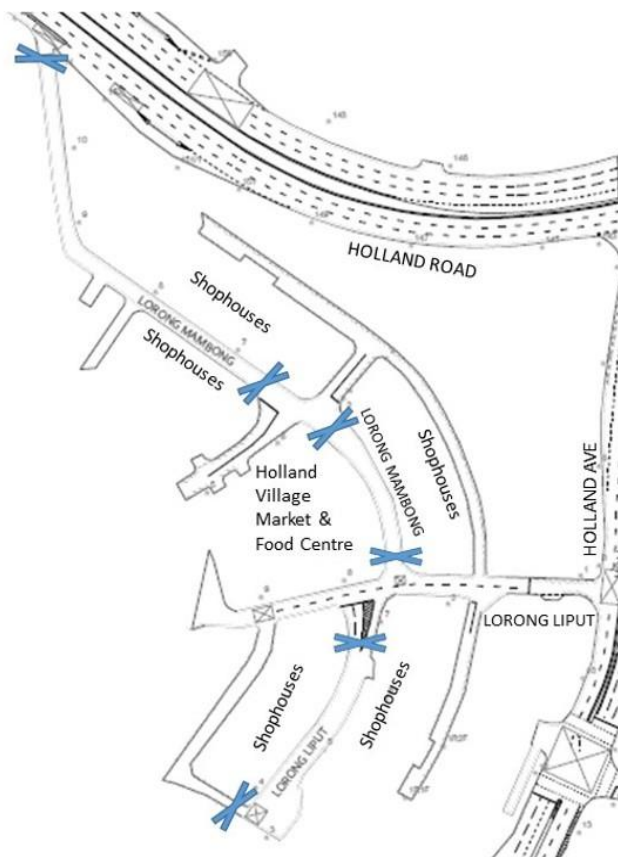

## Change in road closure timing at Holland Village

The road closure timing for Lorong Mambong and Lorong Liput will be **revised from 1830 hrs – 0400 hrs to 1830 hrs – 0300 hrs** (daily) with effect from **Wednesday, 31 October 2018**.

Please refer to the attached location map.

### Location Plan

#### Legend

 Road closures by SPF

Existing road closure timing	New road closure timing (w.e.f. 31 Oct 2018)
1830 hrs – 0400 hrs	1830 hrs – 0300 hrs