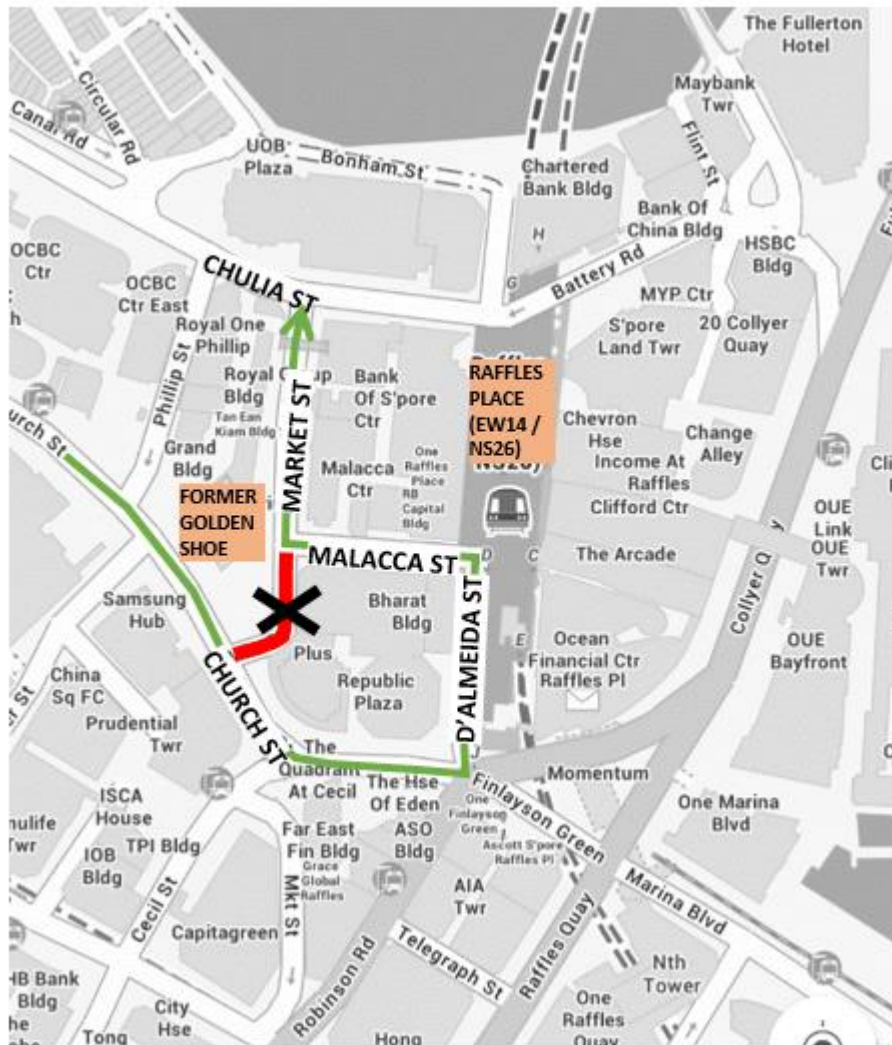

Location map of expunged Market St and re-routing plan

	Road closed to traffic for pedestrianisation
	Route from Church St to Chulia St