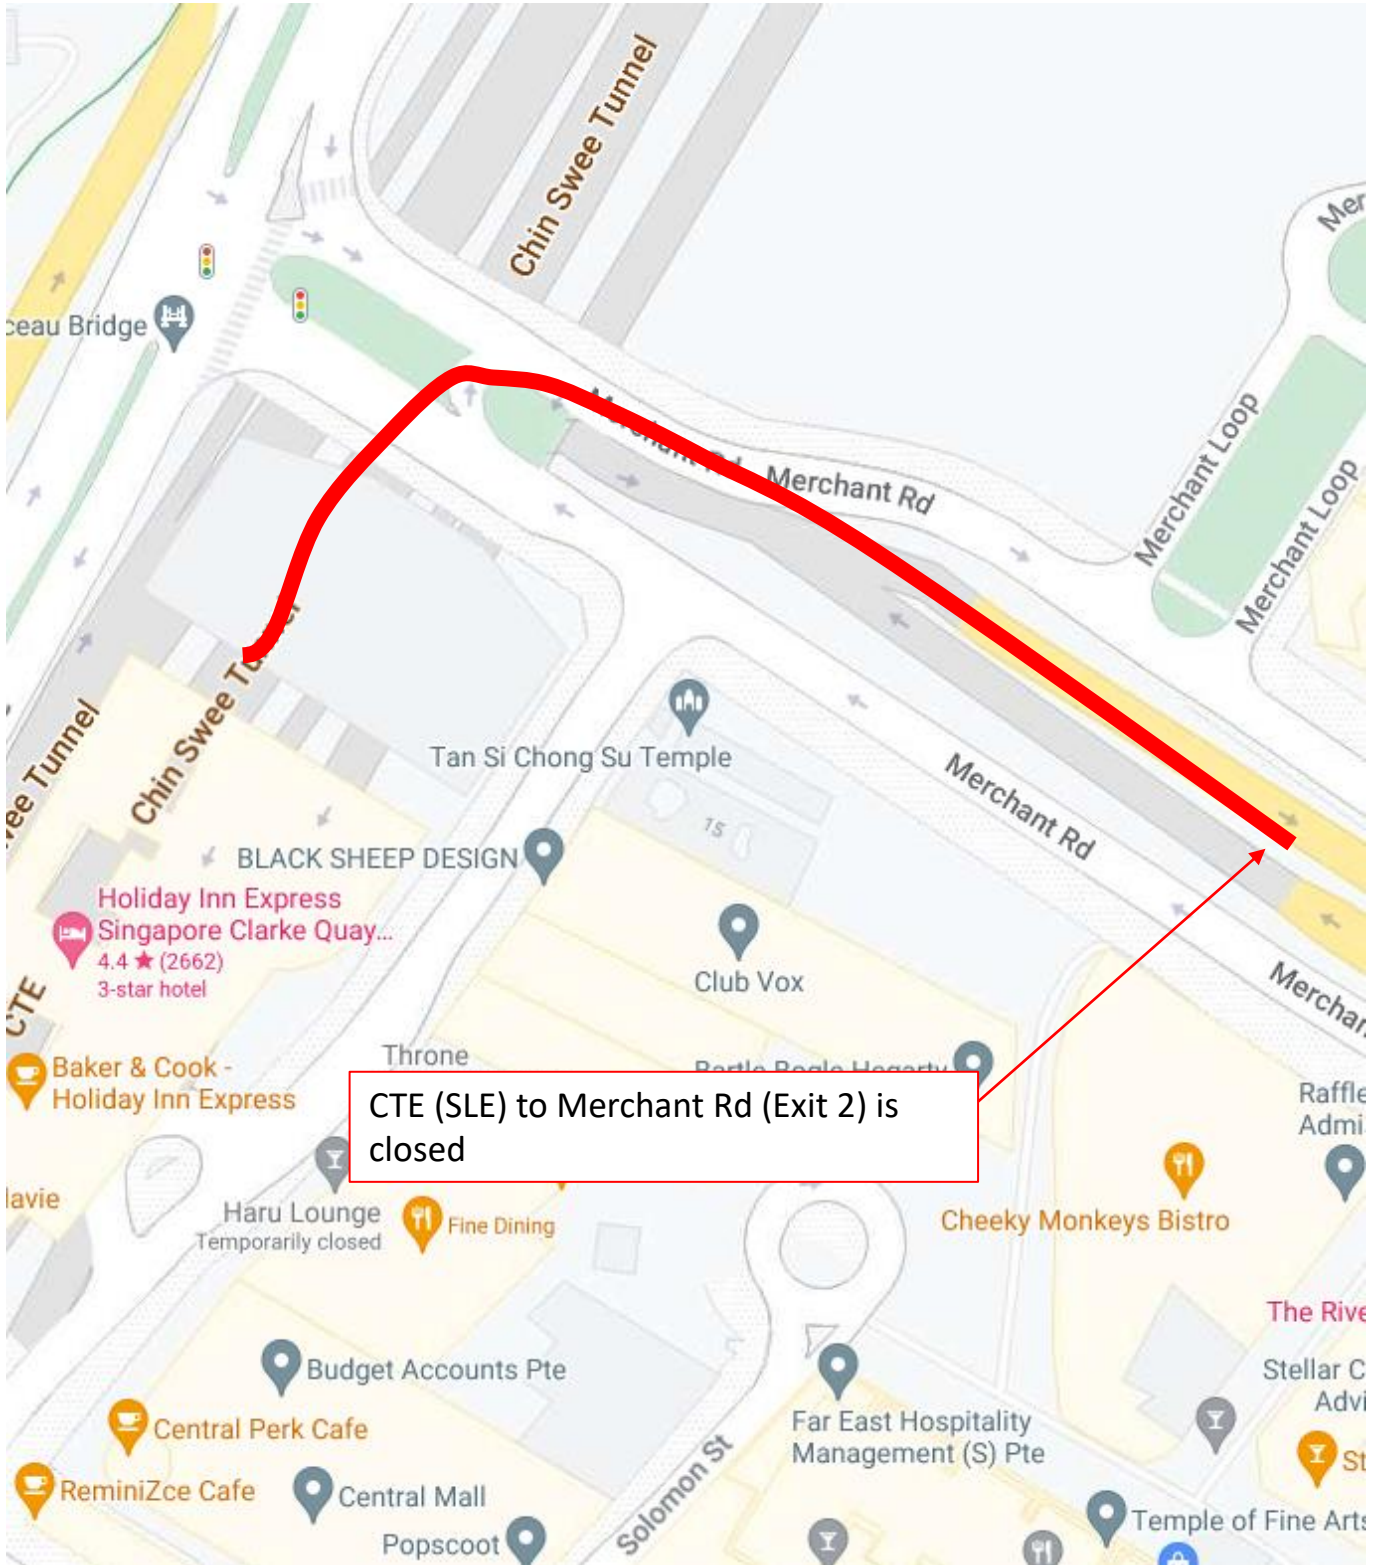

2 May 2024 to 3 May 2024, 5 May 2024 to 10 May 2024,
12 May 2024 to 17 May 2024, 19 May 2024 to 21 May 2024,
23 May 2024 to 24 May 2024 and 26 May 2024 to 27 May 2024
12.00am to 06.00am

3 May 2024, 5 May 2024 to 10 May 2024, 12 May 2024,
14 May 2024 to 17 May 2024, 19 May 2024 to 21 May 2024,
23 May 2024 to 24 May 2024 and 26 May 2024 to 29 May 2024
12.00am to 06.00am

5 May 2024 to 10 May 2024, 12 May 2024 to 17 May 2024,
and 19 May 2024 to 21 May 2024
12.00am to 06.00am

CTE (SLE) to Clemenceau Ave Exit 2 is closed

5 May 2024 to 10 May 2024, 12 May 2024 to 17 May 2024,
19 May 2024 to 21 May 2024
12.00am to 06.00am