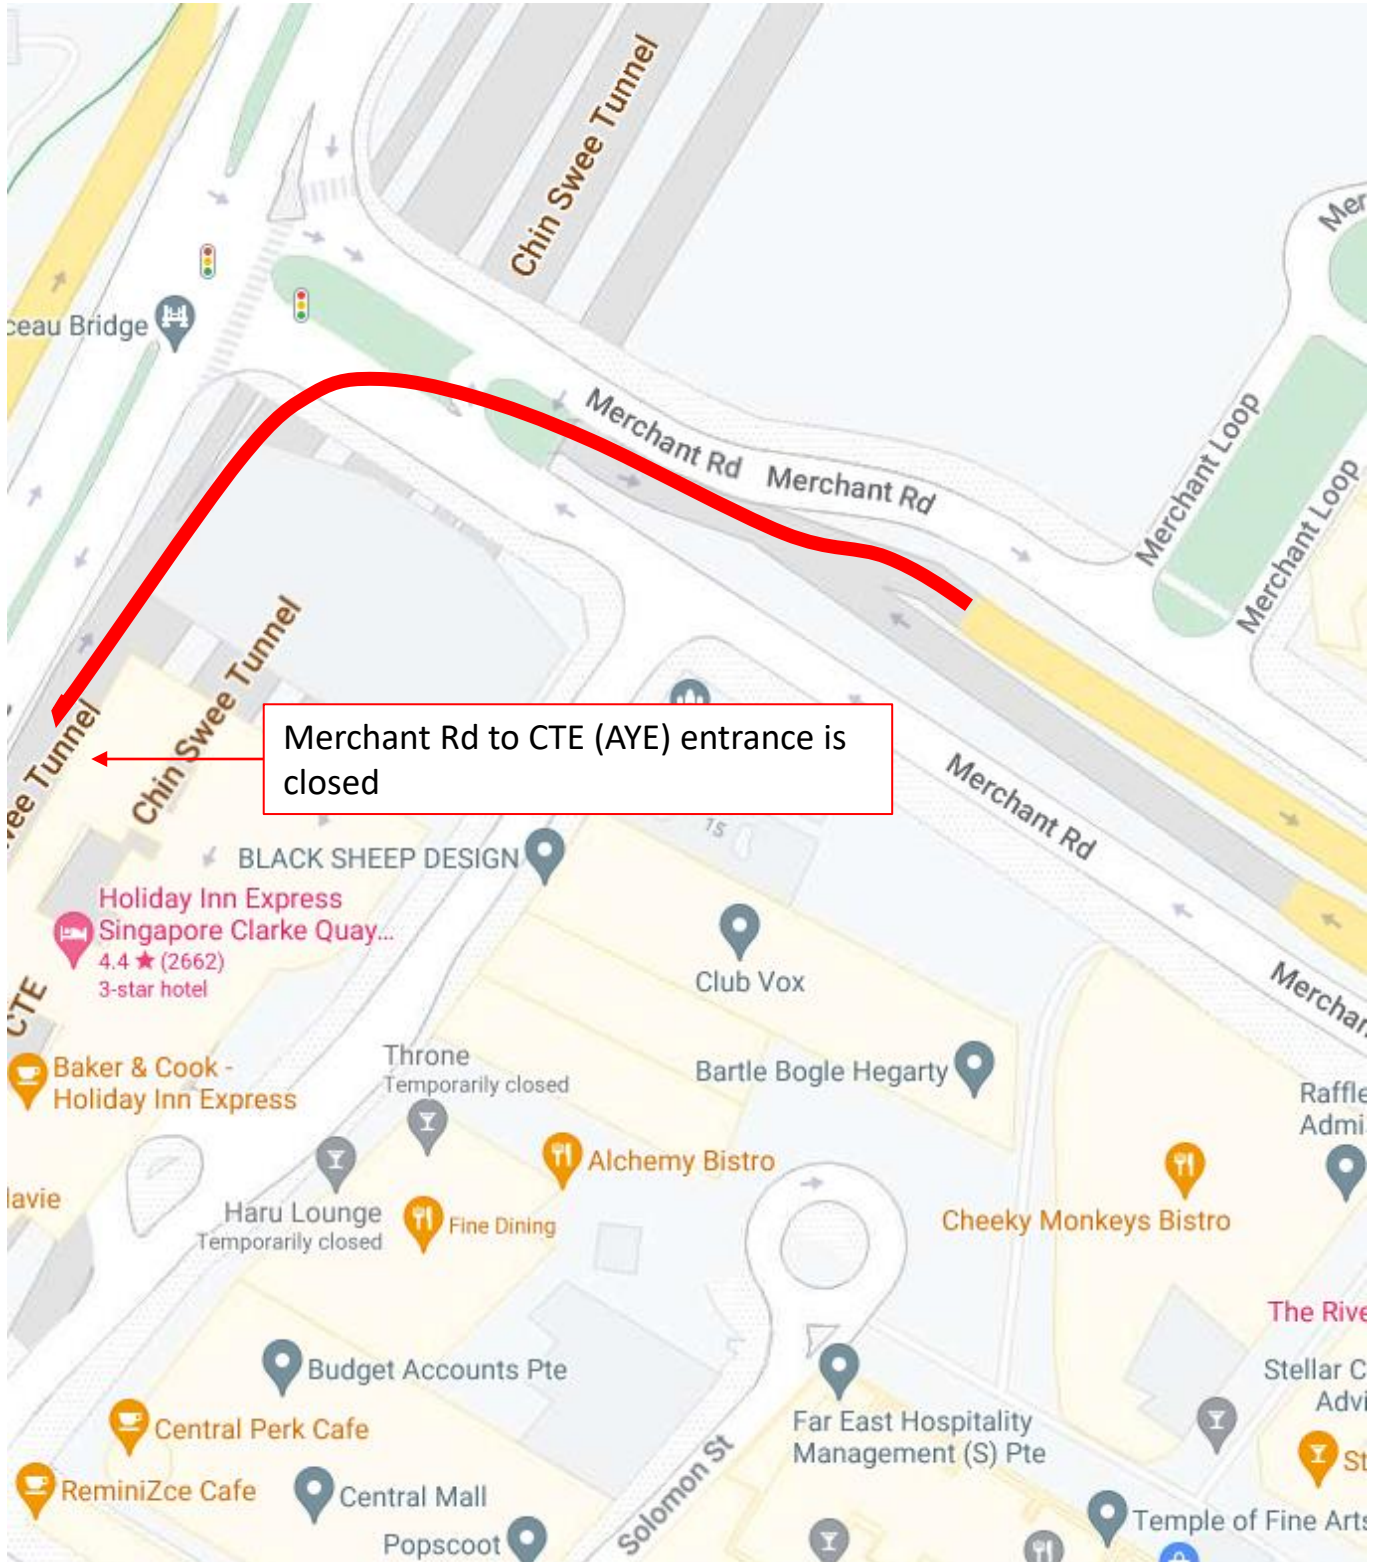

2 May 2024 to 3 May 2024, 5 May 2024 to 10 May 2024,
12 May 2024 to 17 May 2024, 19 May 2024 to 21 May 2024,
23 May 2024 to 24 May 2024 and 26 May 2024 to 27 May 2024
12.00am to 06.00am

3 May 2024, 5 May 2024 to 10 May 2024, 12 May 2024,
14 May 2024 to 17 May 2024, 19 May 2024 to 21 May 2024,
23 May 2024 to 24 May 2024 and 26 May 2024 to 29 May 2024
12.00am to 06.00am

5 May 2024 to 10 May 2024, 12 May 2024 to 17 May 2024,
and 19 May 2024 to 21 May 2024
12.00am to 06.00am

CTE (SLE) to Clemenceau Ave Exit 2 is closed

5 May 2024 to 10 May 2024, 12 May 2024 to 17 May 2024,
19 May 2024 to 21 May 2024
12.00am to 06.00am