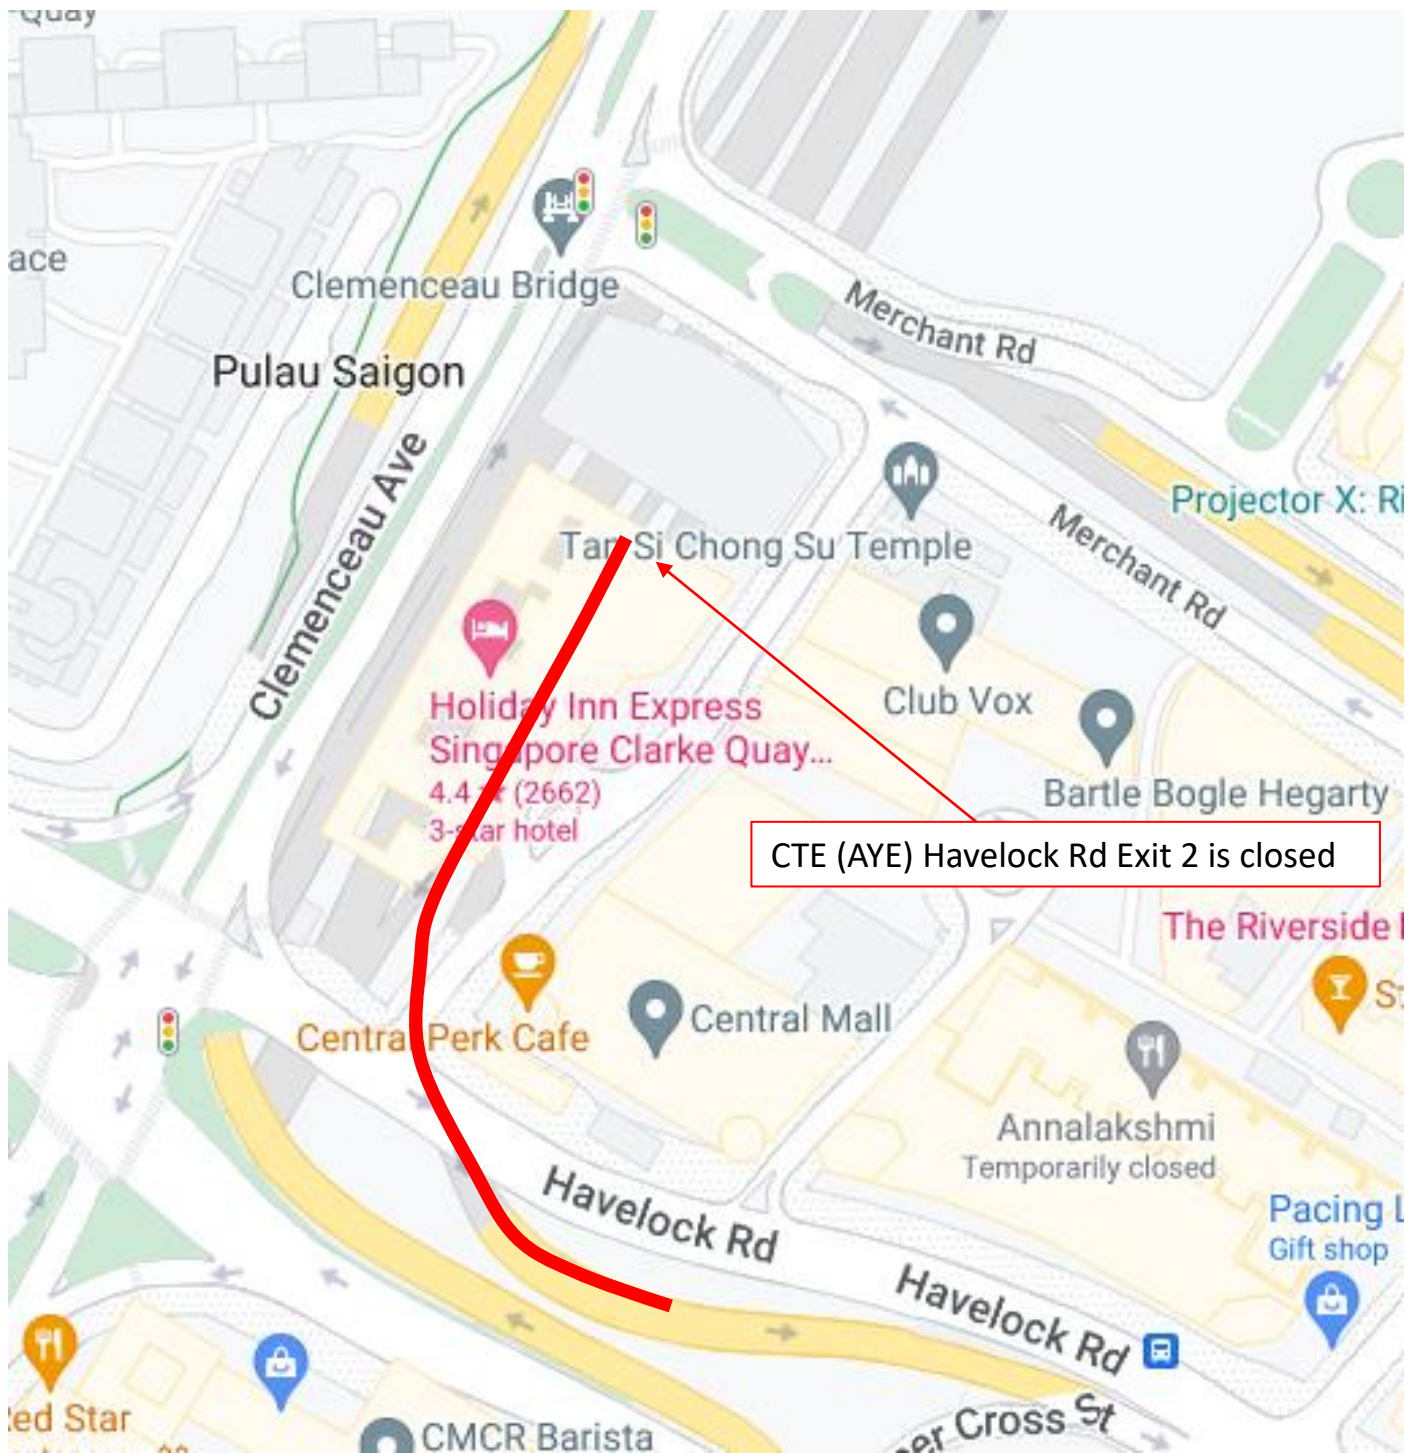

5 May 2024 to 10 May 2024, 12 May 2024 to 17 May 2024,
and 19 May 2024 to 21 May 2024
12.00am to 06.00am

CTE (SLE) to Clemenceau Ave Exit 2 is closed

5 May 2024 to 10 May 2024, 12 May 2024 to 17 May 2024,
19 May 2024 to 21 May 2024
12.00am to 06.00am