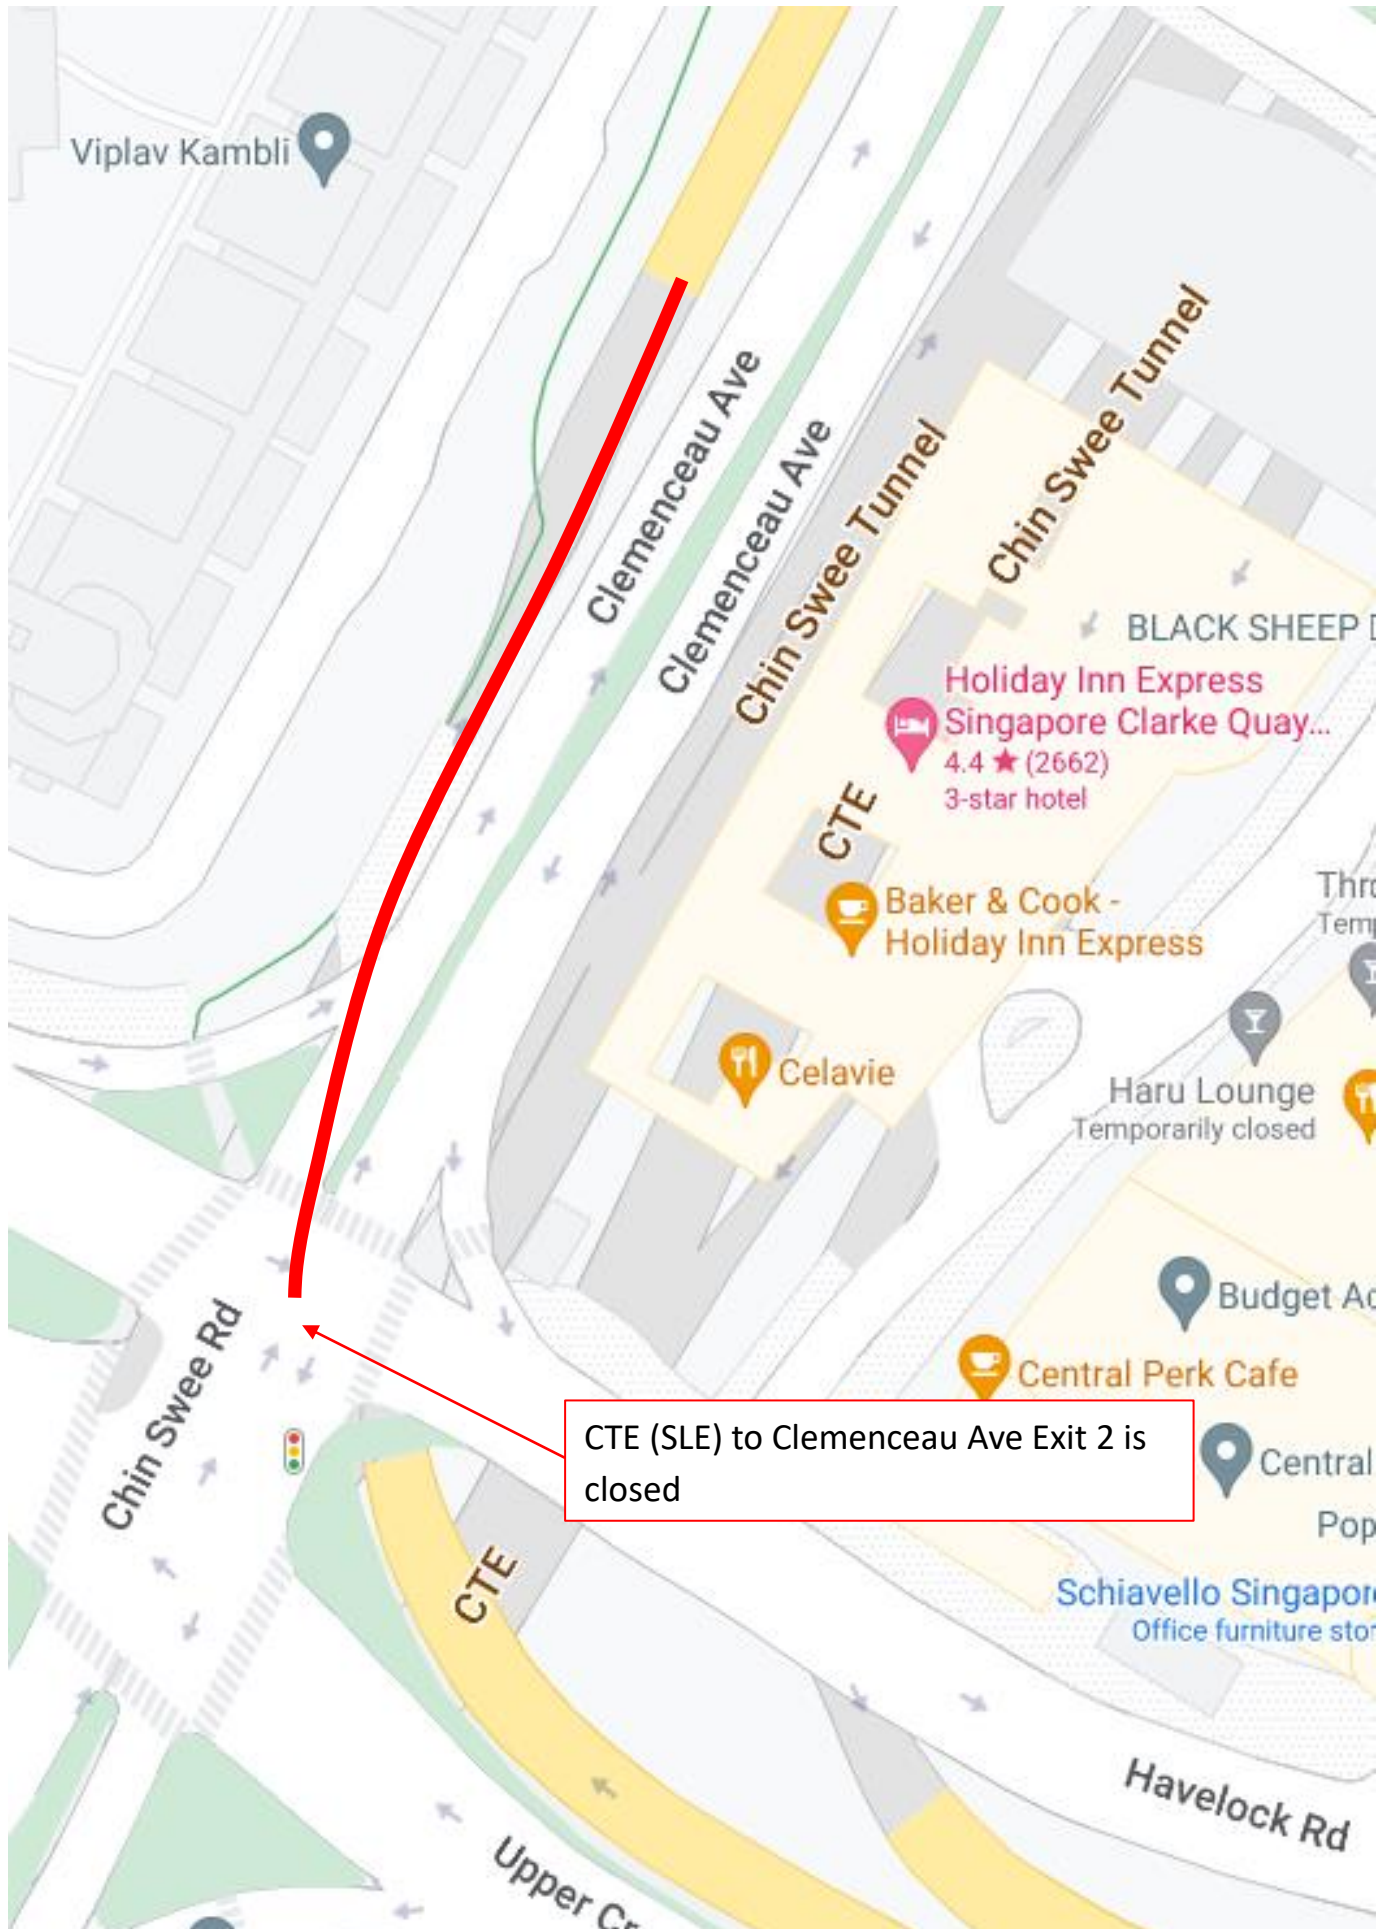

2 May 2024 to 3 May 2024, 5 May 2024 to 10 May 2024,
12 May 2024 to 17 May 2024, 19 May 2024 to 21 May 2024,
23 May 2024 to 24 May 2024 and 26 May 2024 to 27 May 2024
12.00am to 06.00am

3 May 2024, 5 May 2024 to 10 May 2024, 12 May 2024,
14 May 2024 to 17 May 2024, 19 May 2024 to 21 May 2024,
23 May 2024 to 24 May 2024 and 26 May 2024 to 29 May 2024
12.00am to 06.00am

5 May 2024 to 10 May 2024, 12 May 2024 to 17 May 2024,
and 19 May 2024 to 21 May 2024
12.00am to 06.00am

CTE (SLE) to Clemenceau Ave Exit 2 is closed

5 May 2024 to 10 May 2024, 12 May 2024 to 17 May 2024,
19 May 2024 to 21 May 2024
12.00am to 06.00am