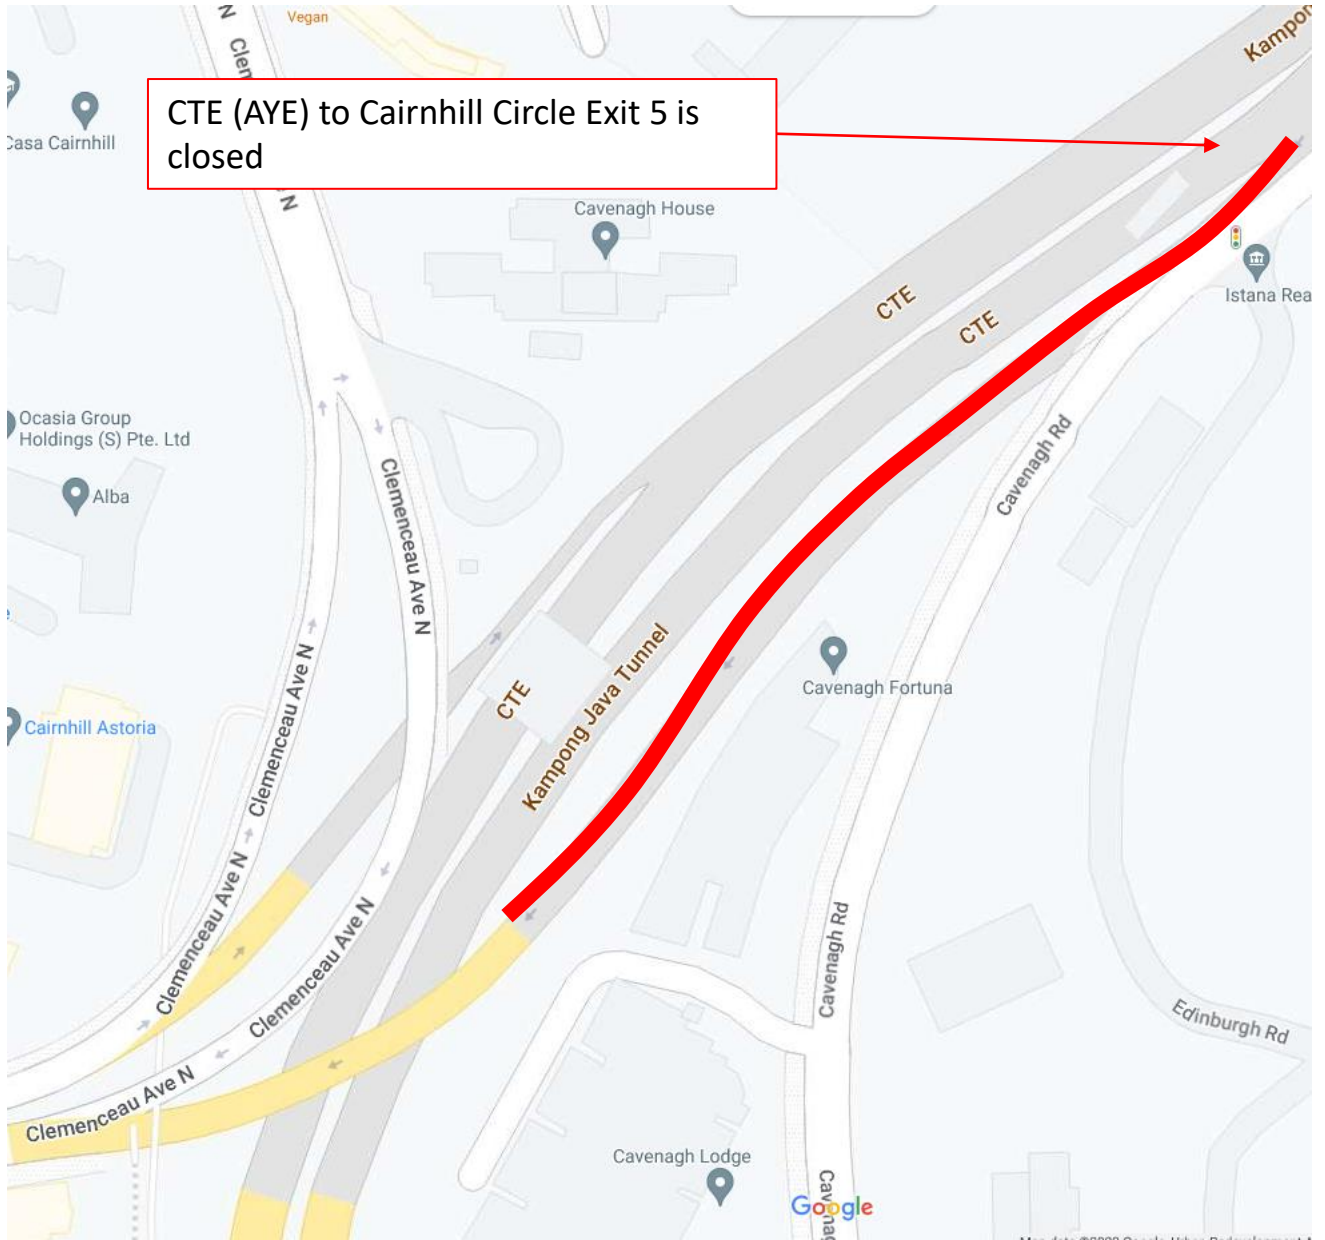

8 May 2024 to 10 May 2024

12.00am to 06.00am