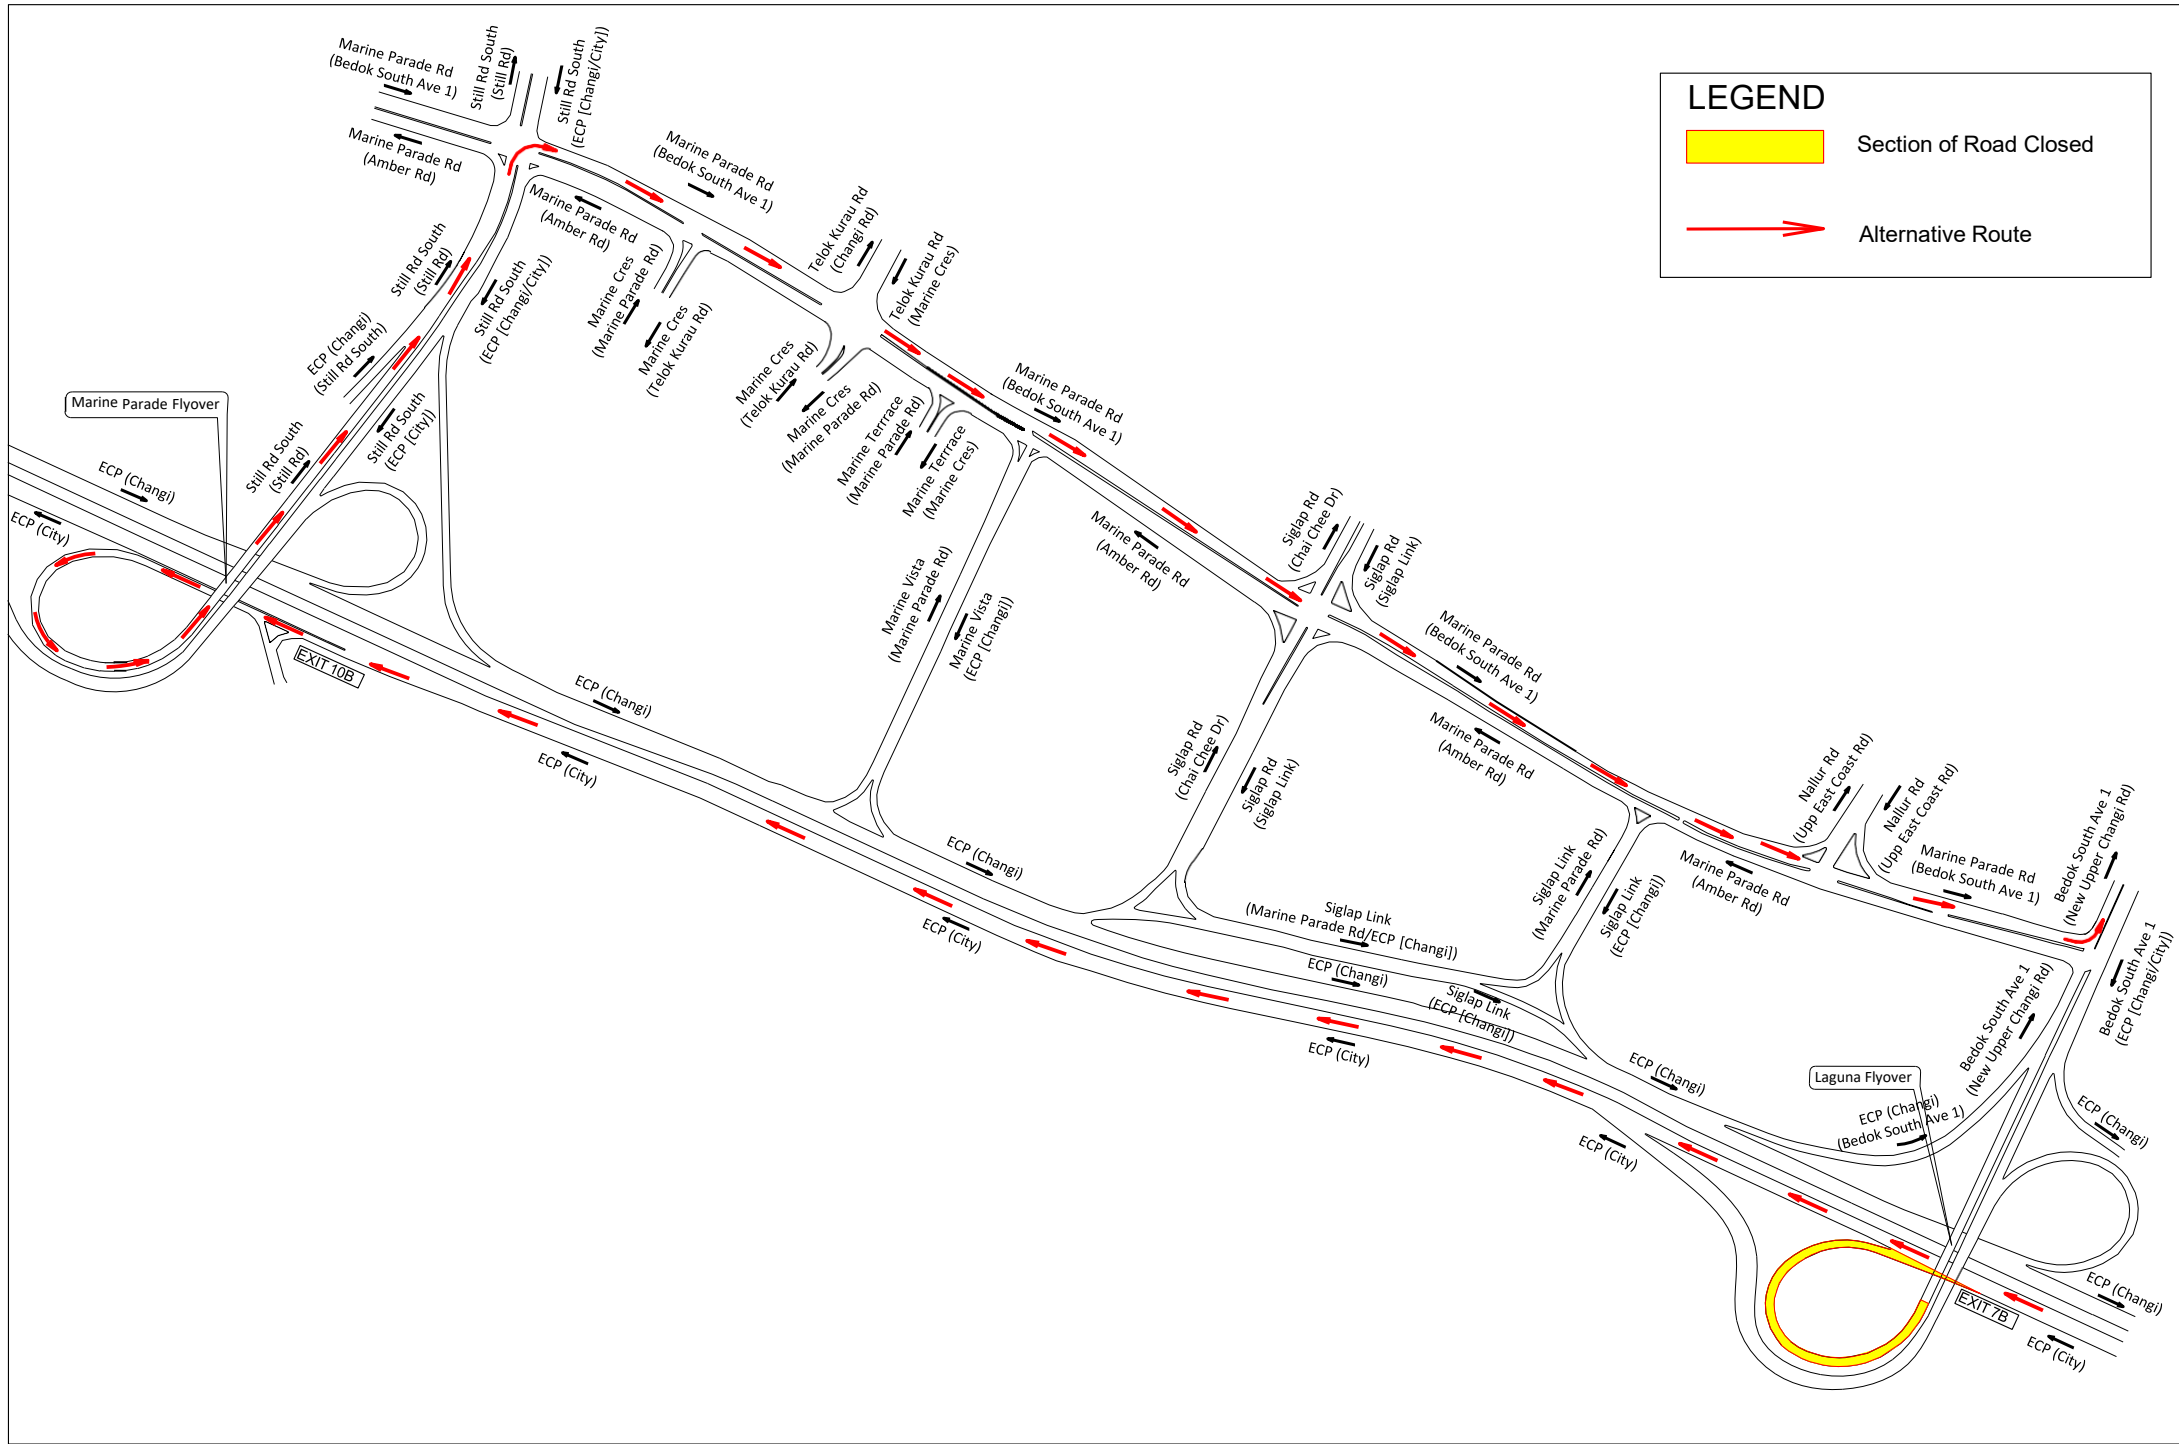

7 May 2024 to 9 May 2024
01.00am to 05.00am (daily)

LEGEND

-  Section of Road Closed
-  Alternative Route