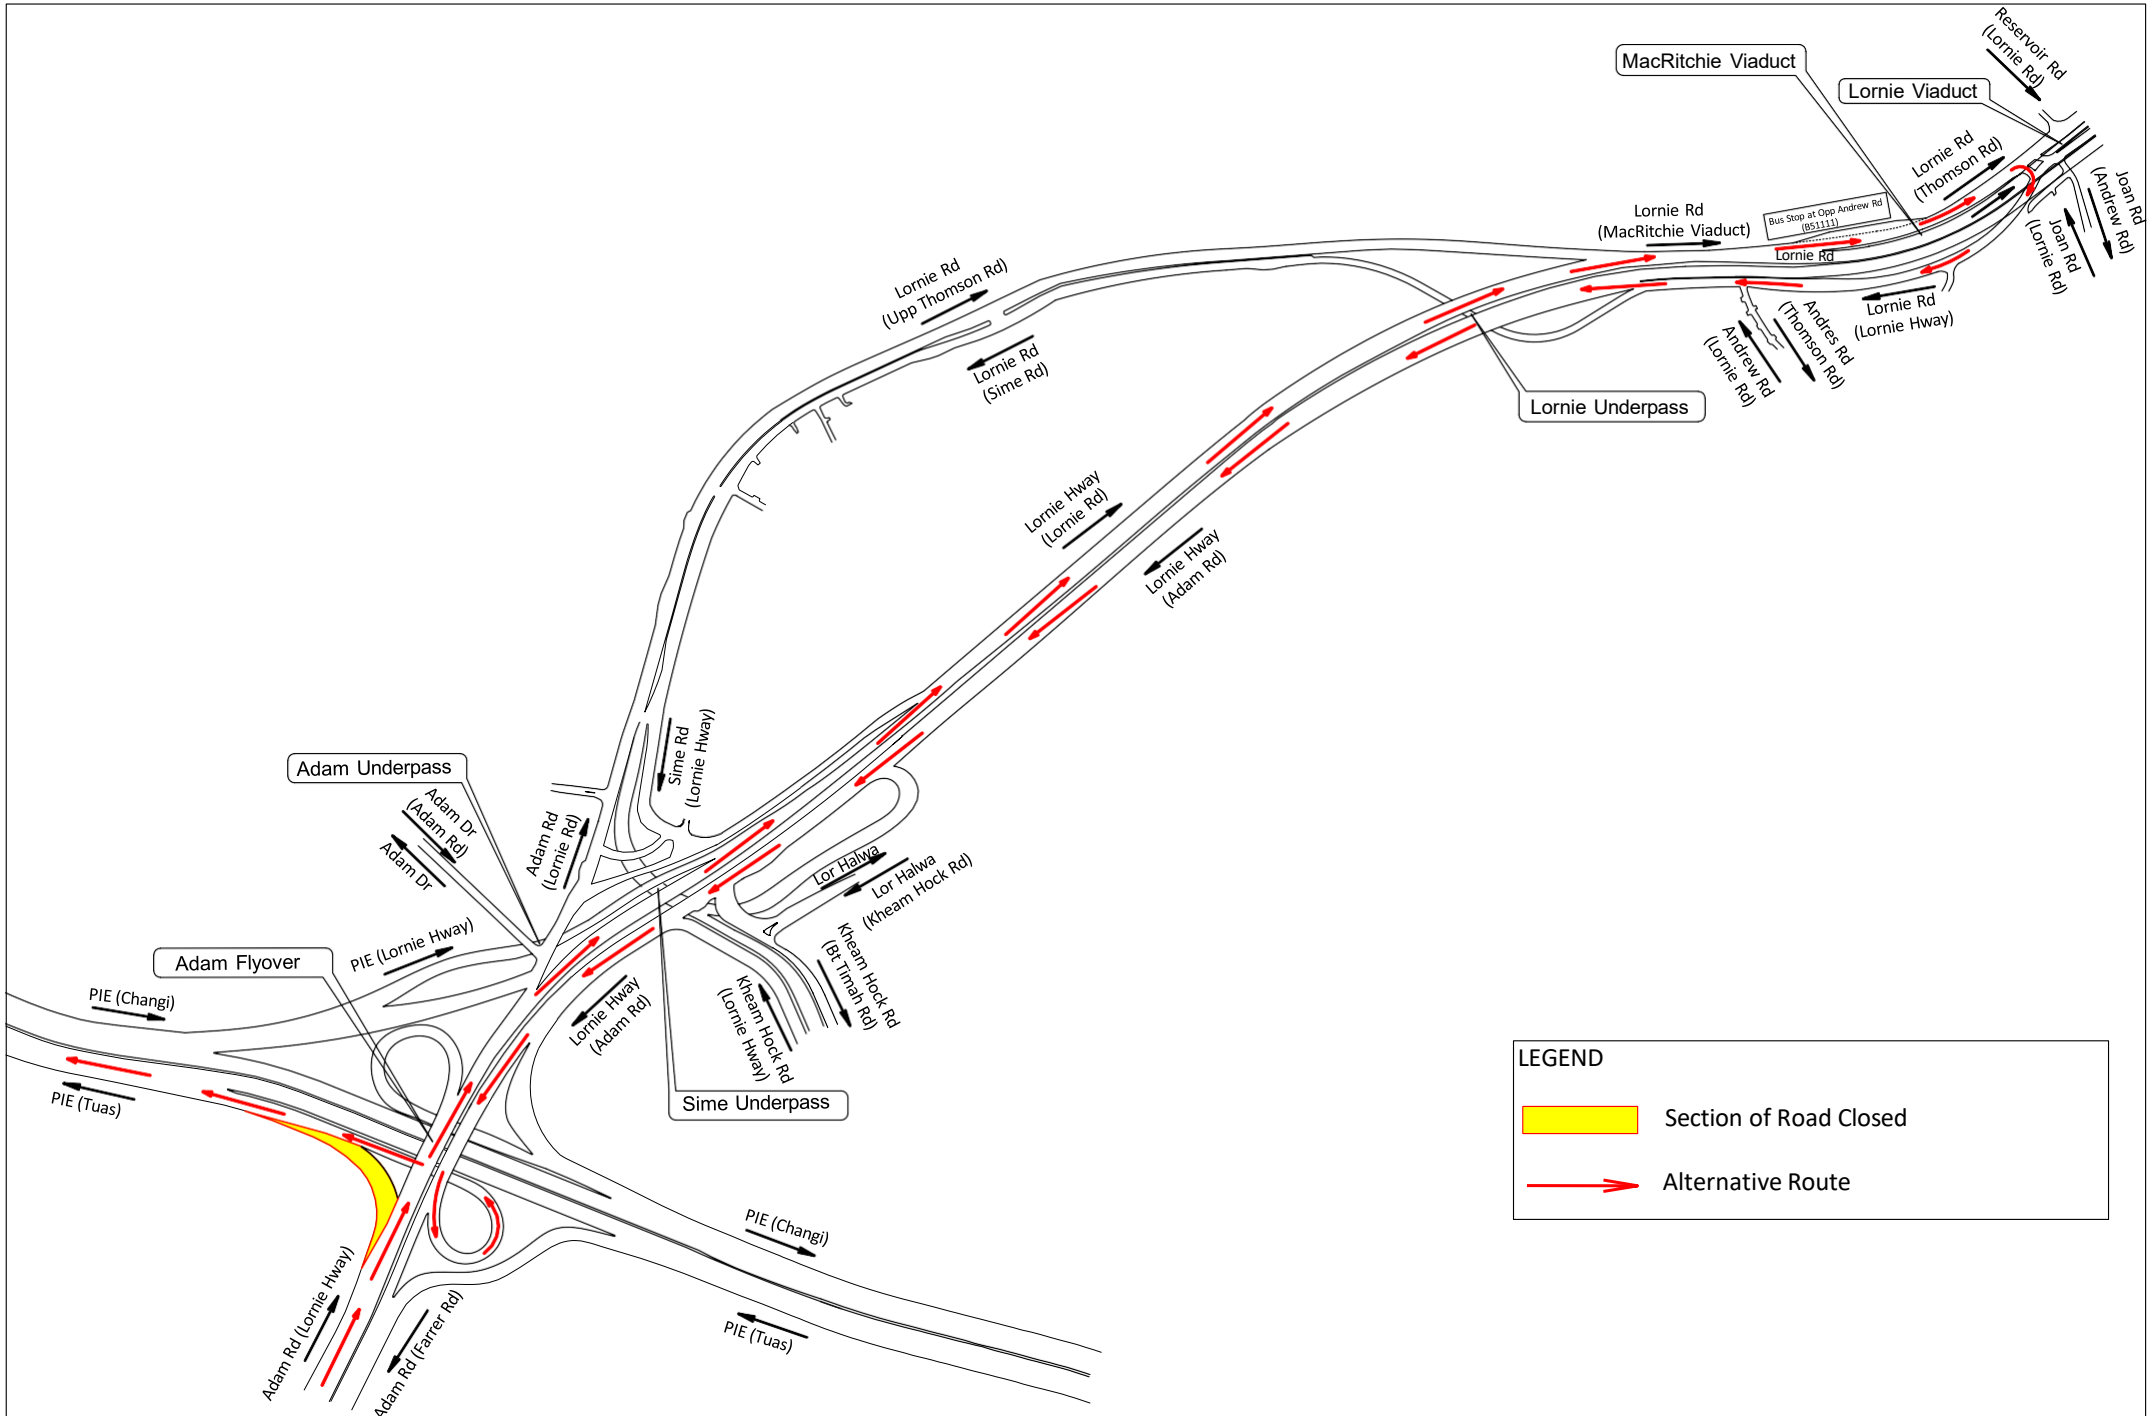

**3 May 2024 to 4 May 2024**  
**01.00am to 05.00am (daily)**

**LEGEND**

-  Section of Road Closed
-  Alternative Route